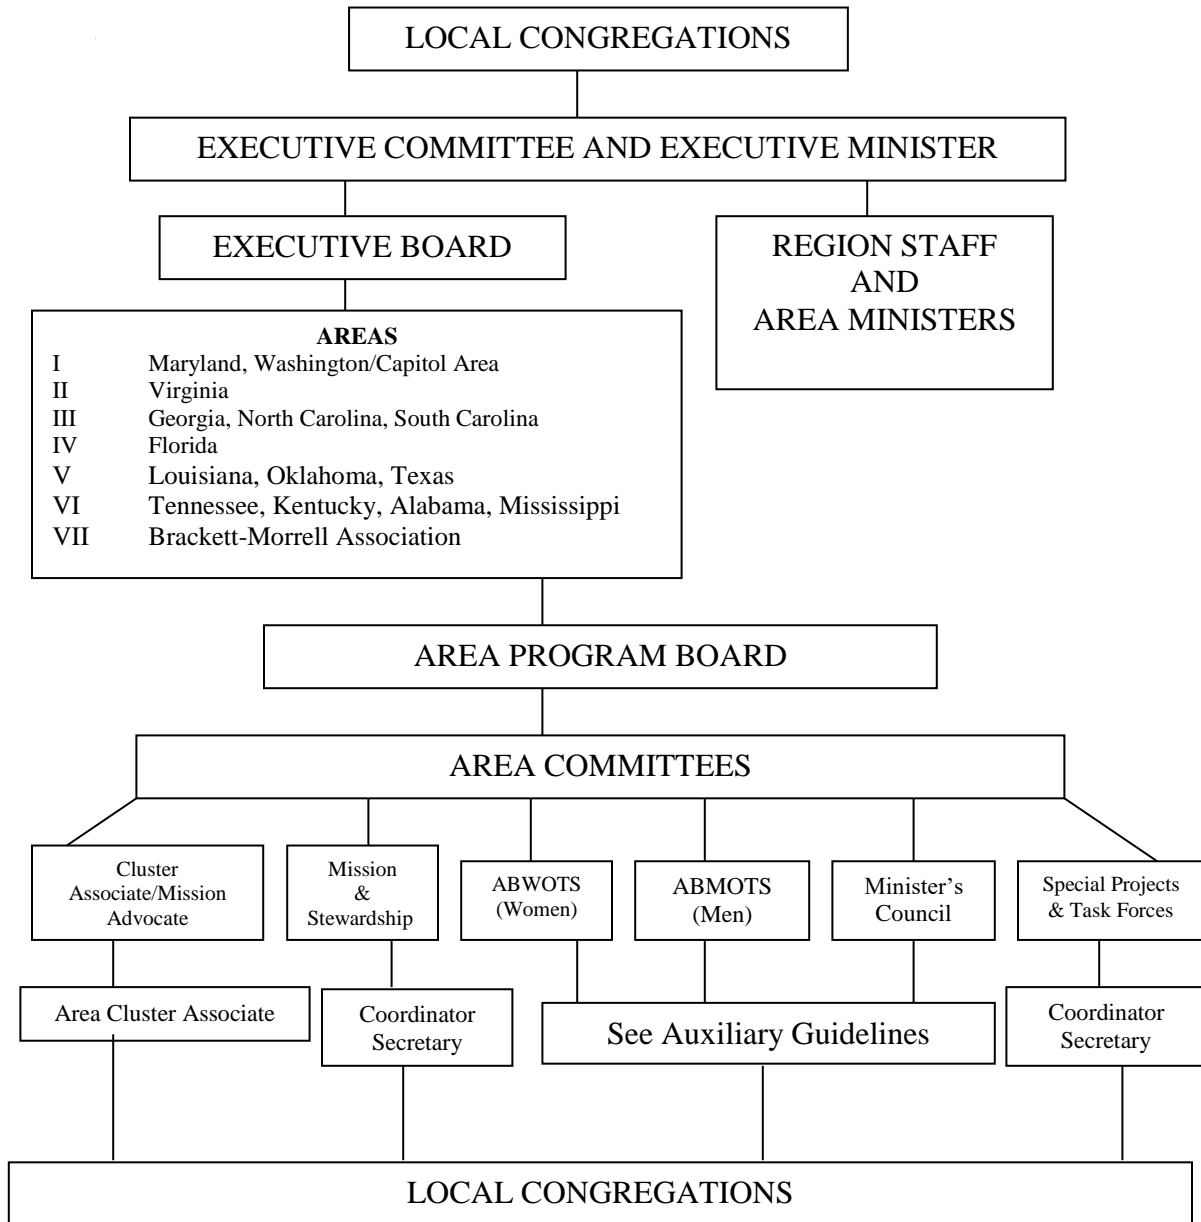

AMERICAN BAPTIST CHURCHES OF THE SOUTH THE REGION PLAN

**Each area has its own officers and program board,
Each holds an annual meeting each Fall as well as events throughout the year.**