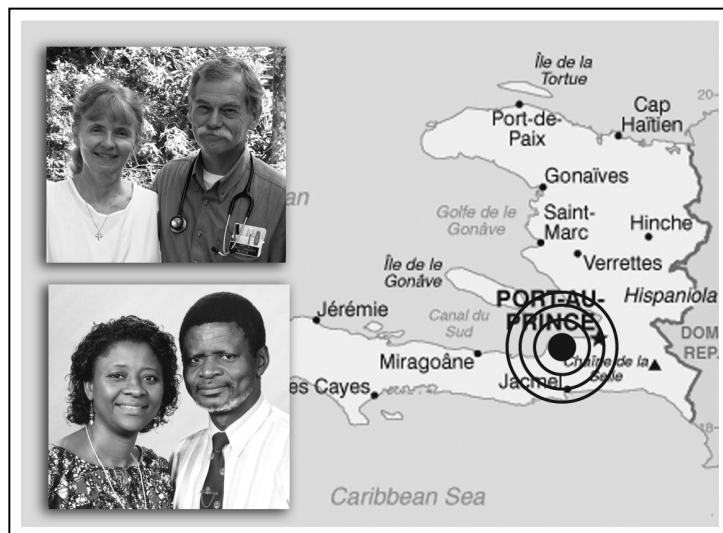

HAITI EARTHQUAKE CRISIS RESPONSE

Help Still Needed

RELIEF AND ASSESSMENT PHASE

- ❑ International Ministries (IM) missionaries **Steve and Nancy James** returned to Haiti on January 14 to work with our partners in distributing immediate relief assistance and to decide what our longer term response can be.
- ❑ **Kristy Engle**, IM missionary in the Dominican Republic, is working with our partners there to put together a medical team that will travel across the border in the next few days.
- ❑ IM has designated **\$25,000** from One Great Hour of Sharing funds to provide for immediate relief materials and response.
- ❑ The next **\$15,000** will pay for medical and relief kits and blankets from Church World Service supplies in the Dominican Republic.

The headquarters of our partner, the Haitian Baptist Convention is in the north and will coordinate the disaster response. Dr. Steve and Nancy James and Nzunga Mabudiga and Kihomi Ngwemi are International Ministries missionaries to Haiti.